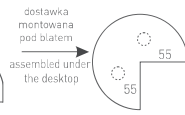

**PB 48**  
160x70x75h

**PB 49, 50**  
140/180x70x75h

**PB 51, 53**  
140/160x110x75h

**PB 52, 54**  
140/160x110x75h

**PB 55**  
160x110x75h

**PB 56**  
160x110x75h

**PB 57**  
110x45x70h

Stelaż metalowy do PB40, PB43 do PB56  
Metal legs for PB40, PB43 through PB56

## DOSTAWKI I KONTENERY

**PB 61**  
70x60x2,5h

**PB 62**  
70x70x2,5h

**PB 69**  
70x35x2,5h

**PB 70**  
140x70x2,5h

**PB 71**  
ø110x55/55x2,5h

**PB 77/71**  
ø6x70h

**PB 90, 91, 92**  
78/90/120x20x2,5h