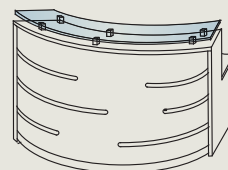

## Lady recepcyjne / Reception counters

szerokość / głębokość / wysokość [cm] width / depth / height [cm]

**SP 1, SPN 1, SPL 1**  
200x70x120h

**SP 2, SPN 2, SPL 2**  
160x70x120h

**SP 3, SPN 3, SPL 3**  
120x70x120h

**SP 4, SPN 4, SPL 4**  
80x70x120h

**SP 10, SPN 10, SPL 10**  
180x70x120h

**SP 11, SPN 11, SPL 11**  
180x70x120h

**SP 12, SPN 12, SPL 12**  
180x35x120h

**SP 13, SPN 13, SPL 13**  
120x70x75h

**SP 20, SPN 20, SPL 20**  
120x70x75h

**SP 21, SPN 21, SPL 21**  
164x70x120h

**SP 22, SPN 22, SPL 22**  
164x70x120h