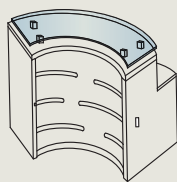

## Lady recepcyjne / Reception counters

szerokość / głębokość / wysokość [cm] width / depth / height [cm]

**SP 1, SPN 1, SPL 1**  
200x70x120h

**SP 2, SPN 2, SPL 2**  
160x70x120h

**SP 3, SPN 3, SPL 3**  
120x70x120h

**SP 4, SPN 4, SPL 4**  
80x70x120h

**SP 10, SPN 10, SPL 10**  
180x70x120h

**SP 11, SPN 11, SPL 11**  
180x70x120h

**SP 12, SPN 12, SPL 12**  
180x35x120h

**SP 13, SPN 13, SPL 13**  
120x70x75h

**SP 20, SPN 20, SPL 20**  
120x70x75h

**SP 21, SPN 21, SPL 21**  
164x70x120h

**SP 22, SPN 22, SPL 22**  
164x70x120h